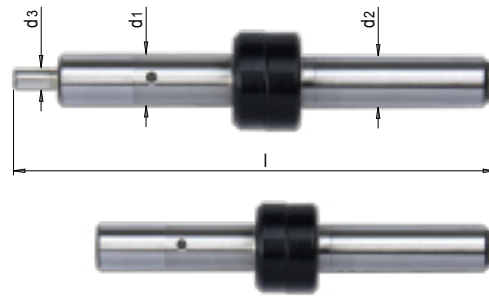

PRODUCT DESCRIPTION

- » For easy probing of the workpiece edges
- » Hardened and ground

INCLUDED IN THE DELIVERY

- » A wooden box

l	d1	d2	d3	No.	EUR
49	6	6	-	MKT 40006/ 6/ 6	<>
85	10	10	-	MKT 40006/10/10	<>
90	10	10	4	MKT 40006/10/10/4	<>