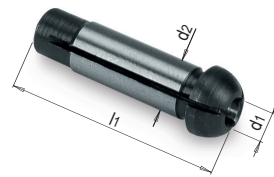

PRODUCT DESCRIPTION

- » Stainless
- » Suitable for GDSF 20304

l1	d2	d1	No.	EUR
25	6	3	GDZE 2220/ 6/ 3	< >