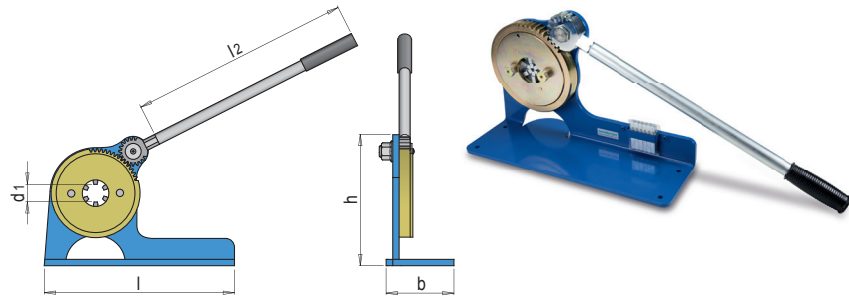

PRODUCT DESCRIPTION

» For E 2190 Ferrules

INCLUDED IN THE DELIVERY

» Two different sets of jaws

l	b	h	l2	d1	No.	EUR
420	135	280	480	10-35	E 2196/10-35	<>

Set of jaws	Crimping diameter
A	10 - 17
B	17 - 35